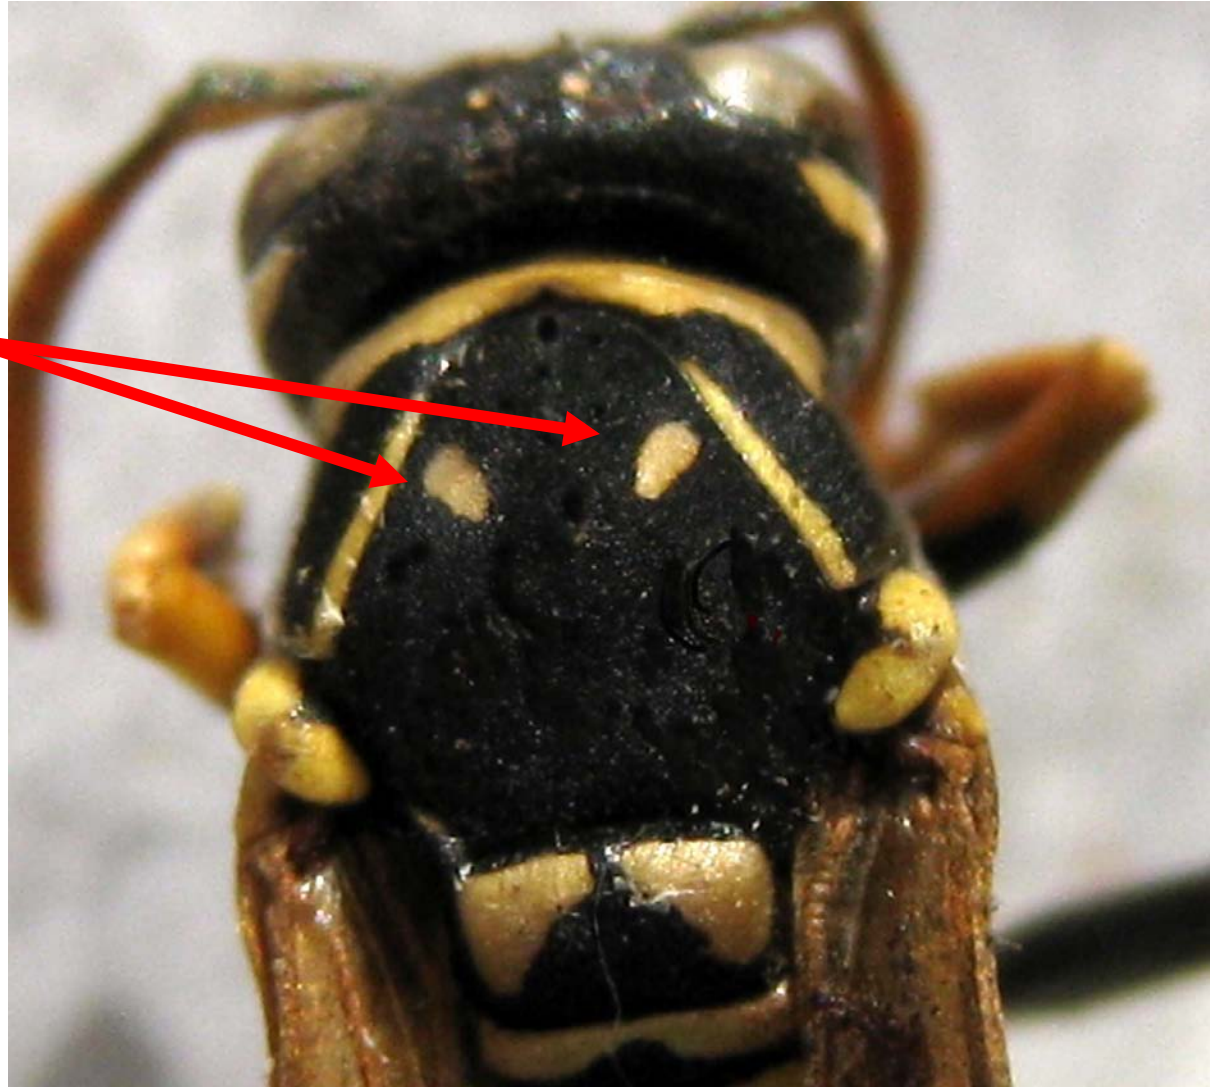

Colour photos

from the article on

European paper wasps

(*Polistes dominula*)

in the April 2011 BMN newsletter

Fig 1: European paper wasp on nest.

Photo by M. Stefiuk, Kanaka Education & Environmental Partnership Society

Fig. 2: Mass of paper wasp nests under eaves of electrical shed at Colony Farm.  
Photo by H. Maguire.

Fig. 3: The pair of small yellow spots on the back, immediately behind the head help identify this as *P. dominula*. Photo by V. Otton.

*pair of yellow spots on anterior half of scutum*